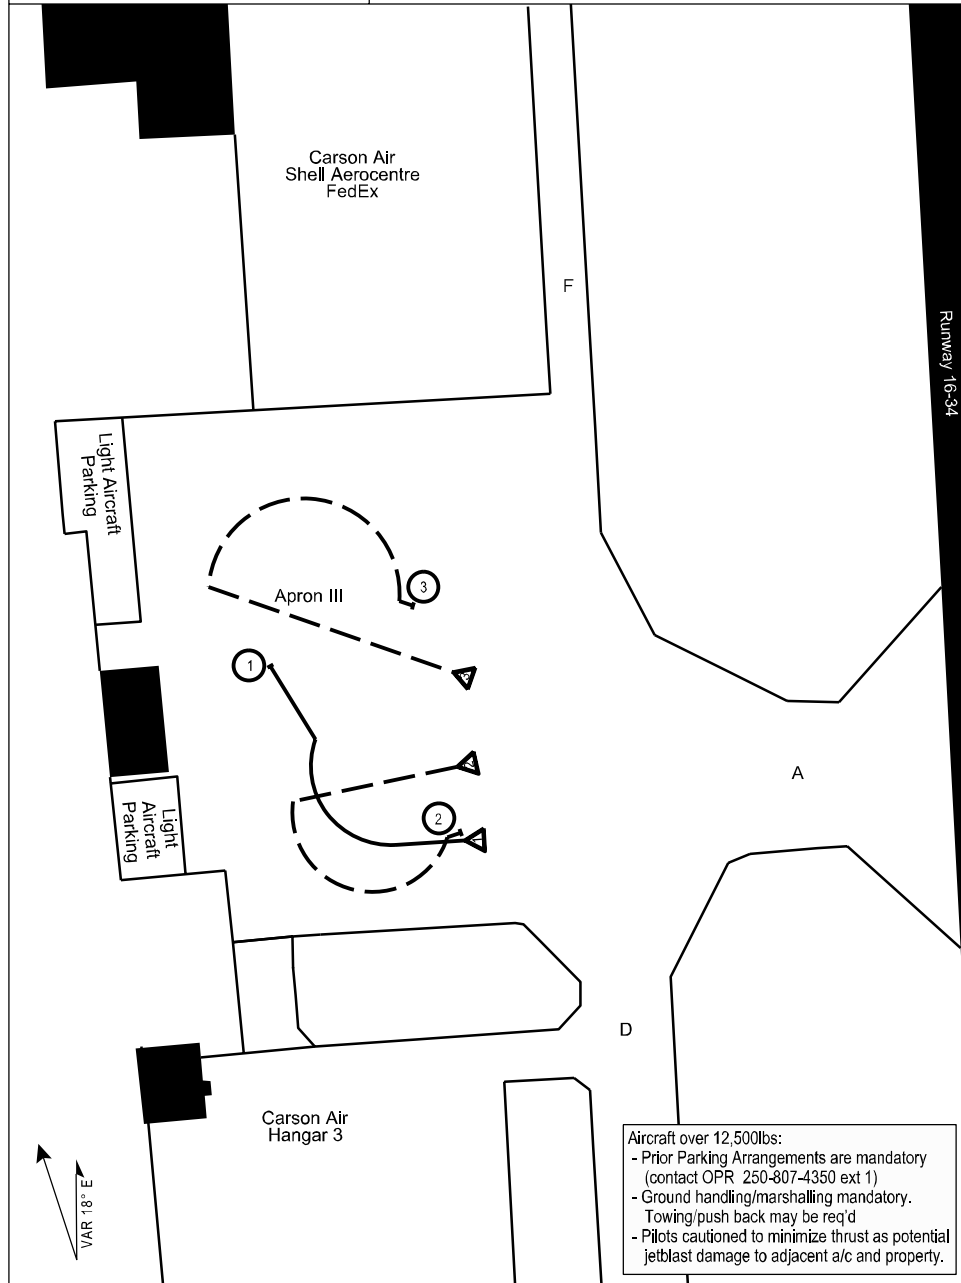

# PARKING AREAS - APRON III

KELOWNA  
KELOWNA, BC

KELOWNA GROUND CONTROL  
121.7

## LEGEND

① Parking Position

D Taxiway

Aircraft over 12,500lbs:  
 - Prior Parking Arrangements are mandatory (contact OPR 250-807-4350 ext 1)  
 - Ground handling/marshalling mandatory. Towing/push back may be req'd  
 - Pilots cautioned to minimize thrust as potential jetblast damage to adjacent a/c and property.